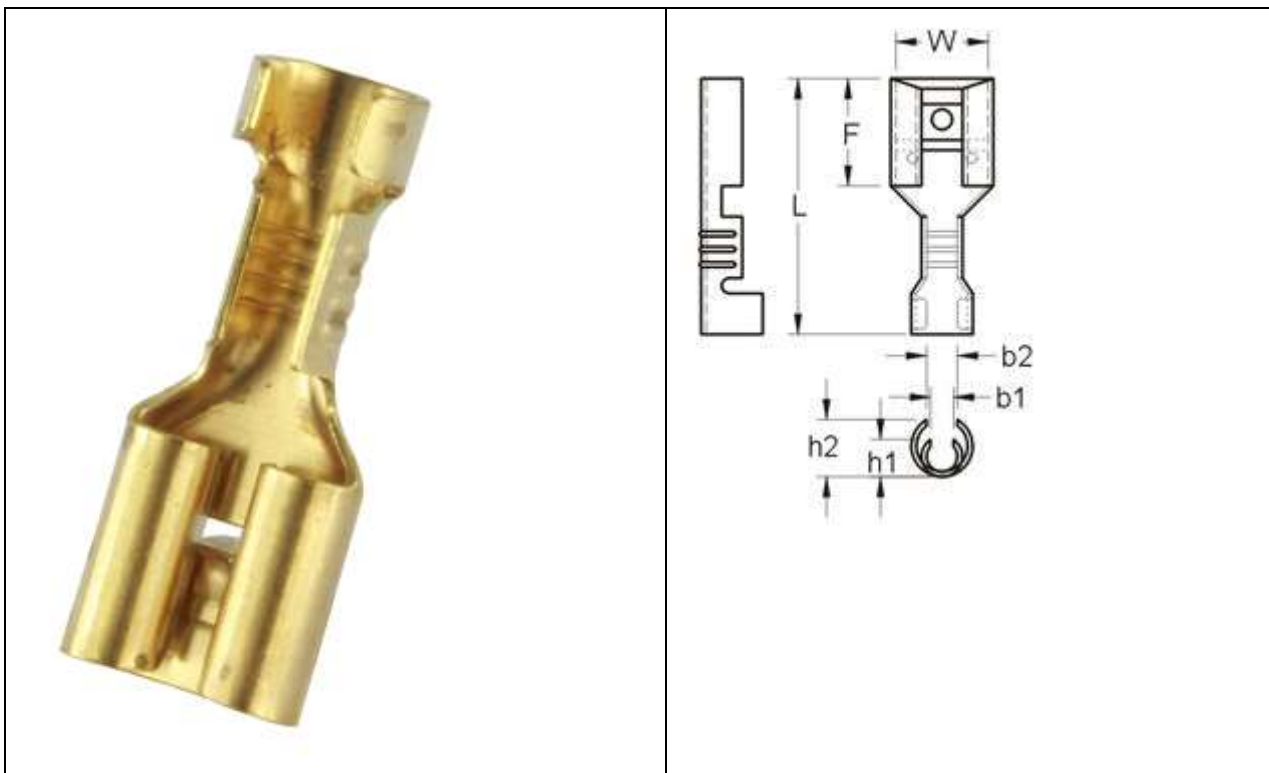

# RS PRO OPEN BARREL FEMALE DISCONNECTORS

Stock number: **2055267**

TERMINAL MATERIAL: BRASS

TERMINAL SURFACE TREATMENT: STANDARD CHEMICAL TREATMENT (BRASS FINISH)

MATCHING: 0.032X0.250 INCH (0.8X6.35MM)

WIRE RANGE: 16-14 A.W.G. (1.5-2.5mm<sup>2</sup>)

WIRE RANGE A.W.G. mm <sup>2</sup>	NEMA TAB	DIMENSION (mm)							
		W	F	L	b1	b2	h1	h2	T
16-14 A.W.G. 1.5-2.5 mm <sup>2</sup>	.032×.250 (0.8×6.35)	6.6	7.5	19.2	2.2	3	3.6	5	0.4