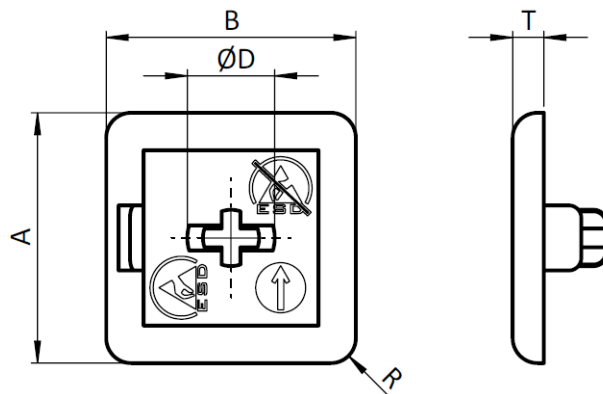

## RS PRO End Caps for 20mm

Stock number: 1880351, 1880353

EN

Description	End caps for 20mm system
Material	PA, glass fibre reinforced
Colour	Black
Pack size	Bag of 10

RS Article no.	Size A x B (mm)	Ø D (mm)	R (mm)	T (mm)	Fit Groove size (mm)
1880351	20 x 20	4.5 (4.3)	2.5	4.0	5
1880353	20 x 40	4.5 (4.3)	2.5	4.0	5

RS Article no.	Product description	Compatible with groove size	Product system	Structural element type
1880351	Black Profile End Cap, 20 x 20mm	5	20	End cap
1880353	Black Profile End Cap, 20 x 40mm	5	20	End cap