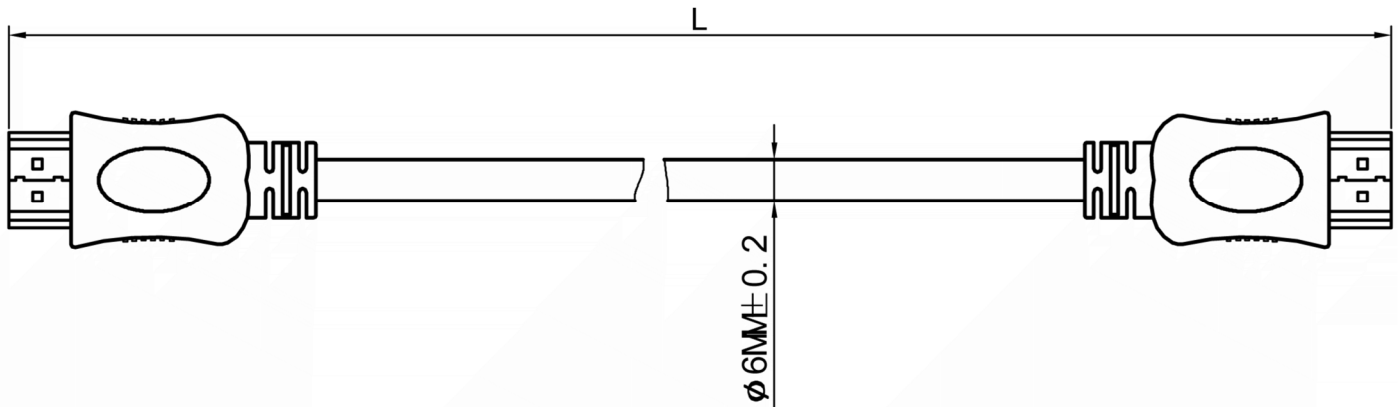

Datasheet

RS PRO 2mtr HDMI M-M High Speed with Ethernet Cable - White

Stock number: 182-8507

EN

The RSPRO 2 metre male to male HDMI cable which has a white PVC jack and an outer diameter of 6mm. The connectors have a gold flash covering to prevent corrosion.

The connector hoods are also made of white PVC with a small foot print of 19.44mm wide and 11mm high, and have a strain relief to prevent the jacket splitting around the boot.

HDMI is possibly the most common display connection on the market which can be found on devices ranging from PC's, Bluray players, games consoles and more.

- CABLE: 30AWG[(0.254MM BC*1P+FAM)*5PCS +0.254MM BC*5C+AL+0.254MM BC+PVC6.0MM] OUTER JACKET BLACK IN COLOR OD:6.0MM±0.2mm
- HOOD: MOLDING TYPE,BLACK IN COLOR
- CABLE ELECTRICAL TEST: 100% OPEN SHORT & MISS WIRE TEST.
- PACKING: 1PC/POLYBAG