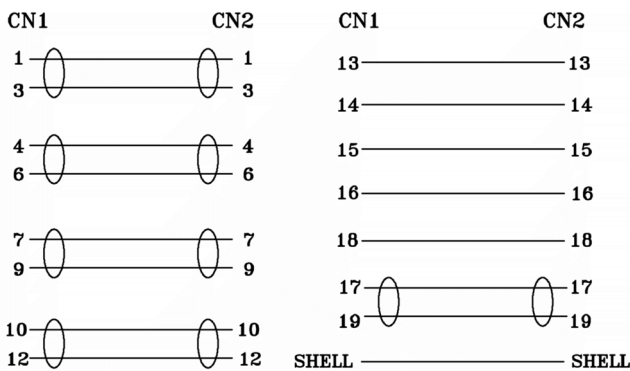

Datasheet

RS PRO 2mtr HDMI M-M High Speed with Ethernet Cable - White

Stock number: 182-8507

EN

The RSPRO 2 metre male to male HDMI cable which has a white PVC jack and an outer diameter of 6mm. The connectors have a gold flash covering to prevent corrosion.

The connector hoods are also made of white PVC with a small foot print of 19.44mm wide and 11mm high, and have a strain relief to prevent the jacket splitting around the boot.

HDMI is possibly the most common display connection on the market which can be found on devices ranging from PC's, Bluray players, games consoles and more.

- CABLE: 30AWG[(0.254MM BC*1P+FAM)*5PCS +0.254MM BC*5C+AL+0.254MM BC+PVC6.0MM] OUTER JACKET BLACK IN COLOR OD:6.0MM±0.2mm
- HOOD: MOLDING TYPE,BLACK IN COLOR
- CABLE ELECTRICAL TEST: 100% OPEN SHORT & MISS WIRE TEST.
- PACKING: 1PC/POLYBAG