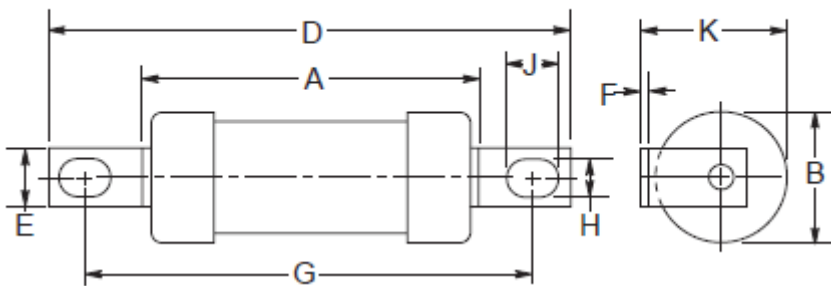

Datasheet

Industrial HRC Fuse

RS Stock number 521-2652

Dimensional Data:

Dimensions - mm

S/N	Amp Rating	Pre-arcing	Total @ 415V	Total @ 550V	Nom Watts Loss	Rated Voltage (AC)	A	B	D	E	F	G	H	J	K
521-2630	40	1400	3600	5000	4.7	550	54.0	21.0	87.0	12.7	1.2	73.5	5.5	8.0	22.3
521-2646	50	3000	8050	12,250	4.9	550	54.0	21.0	87.0	12.7	1.2	73.5	5.5	8.0	22.3
521-2652	63	6700	18,850	25,100	5.6	550	54.0	21.0	87.0	12.7	1.2	73.5	5.5	8.0	22.3

Time-Current Characteristic Curve (Full Size Curves Available)