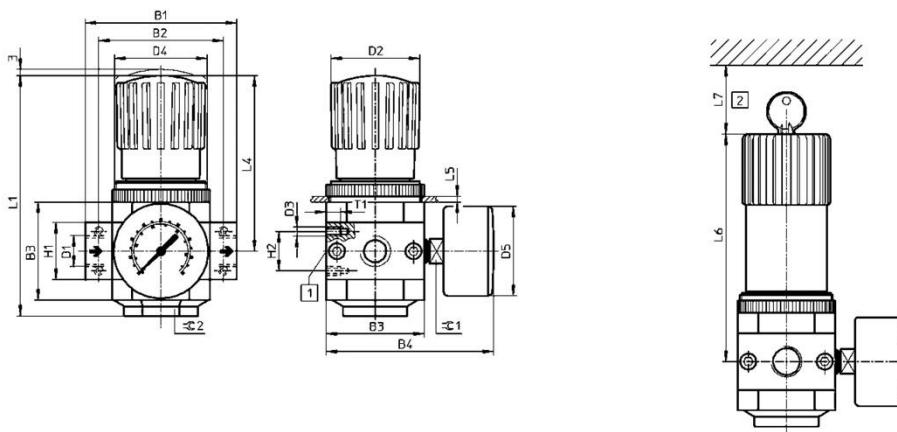

## FEATURES

- Complete with pressure gauge
- MPa / bar scale
- 40 mm body

### Product Description

Part No.	Port Size	Flow Rate
2351147	G1/4"	700 l/min

## Dimensions

B1	B2	B3	B4	D1	D2	D3	D4	D5 $\Phi$
64	52	40	76	G1/4	31	M4	M36x 1.5	41