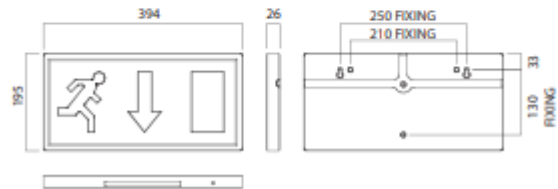

Mechanical Specifications

Length	390mm
Width	60mm
Depth	190mm
Fitting Type	Bulkhead

Protection Category

IP Rating	IP20

Approvals

Compliance/Certifications	RoHS