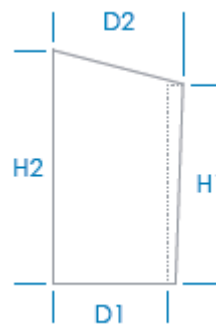

Datasheet

RS PRO IP69K / IP66 Sloping Roof Push-Button Enclosure Fitted with Sealed Compartment Wall Fixing Points

Article Number: 1611524

Material	304-V2A-1.4301 Stainless Steel
Finish	Satin (Brushed)
Dimensions (H1 x H2 x W x D1 x D2 mm)	115 x 145 x 115 x 85 x 115
Number of Holes	1
Thickness (mm)	1.5 (Base), 3.0 (Lid)
Switches	Not Included
DIN Rail	Fitted
Rating	IP69K, IP66 or Type 1/12/13/4/4X DIN VDE 0470 TEIL 1/11.92 BS EN 60529 : 1992 IEC 529 : 1989
Earthing	Earth Terminals & 1 Earth Link
Approvals	UL