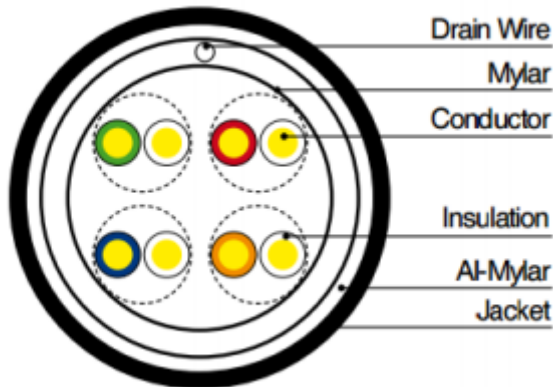

Mechanical Specifications

Length	305m
Outer Diameter	6mm
Core Strands	1/24

Approvals

Compliance/Certifications	2011/65/EU and 2015/863
Standards Met	ANSI/TIA 568-C.2, EN 50173, EN 50288-3-1, IEC 61156-5, ISO/IEC 11801 2nd Edition, RoHS Compliant