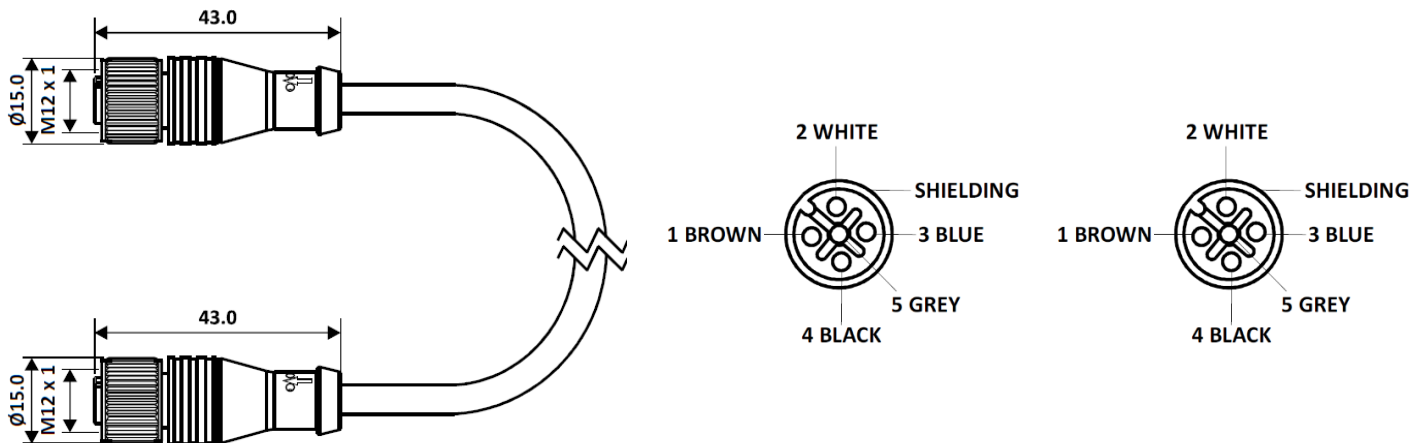

Grip Material	PU
Contact	Cu-Zn
Contact Plating	Gold Flash
Contact Carrier	Nylon 66
O-Ring	Neoprene
Grip Color	Black
Coupling Nut	Brass Nickel-Plated

Cable Specifications

Cable Length-L	2 m
Cable Type	5 Core PUR Shielded Multi Strand
Sheath Color	Black

RS PRO M12 FEMALE TO FEMALE CONNECTOR

Cross Section of Wire	0.25 sq. mm
Core Dia	1.3 mm
Cable Dia	5.5 ± 0.1 mm
Shield Details	Braiding (16 x 7 x 0.12mm)

Protection Category

Degree of Protection	IP67
----------------------	------

All Dimensions are in mm.