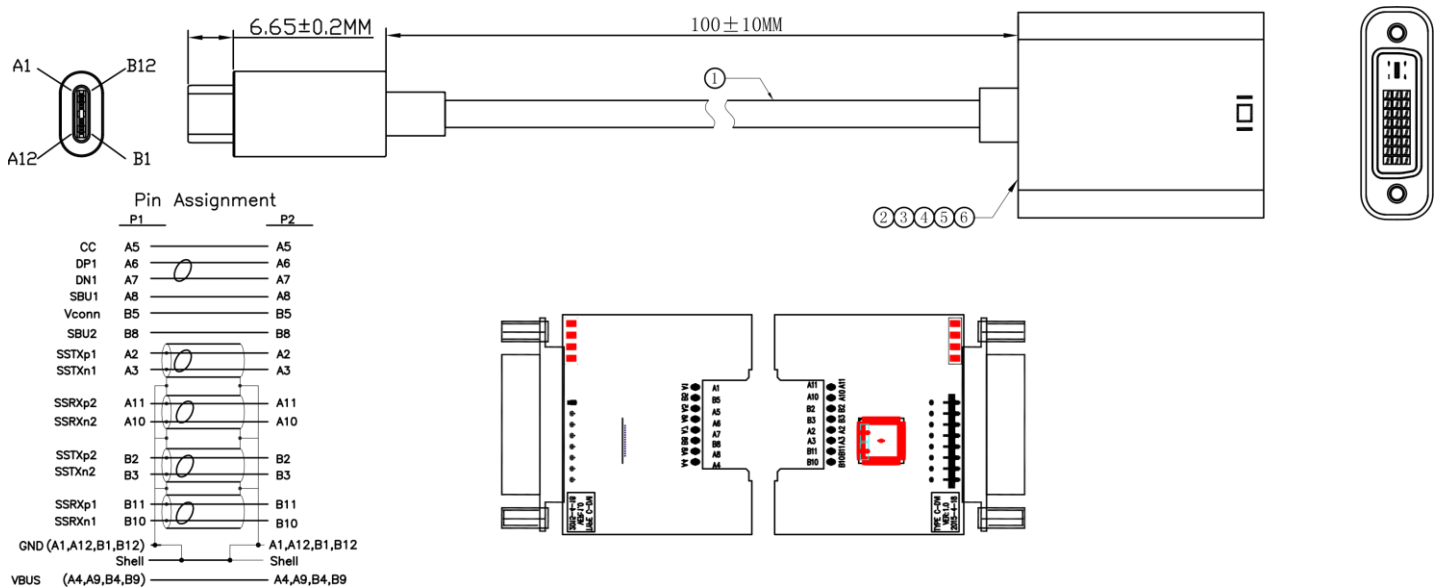

## RS PRO 15cm USB Type C M – DVI F Adapter

Stock number: 192-4690

EN

The RS PRO 15cm USB type C to DVI-D adapter is a male female cable has a white PVC jacket and white ABS shell. This adapter is capable of DVI-D 1080p. The connectors are nickel and the cable has a strain relief to help avoid the cable splitting around the edge of the boot.