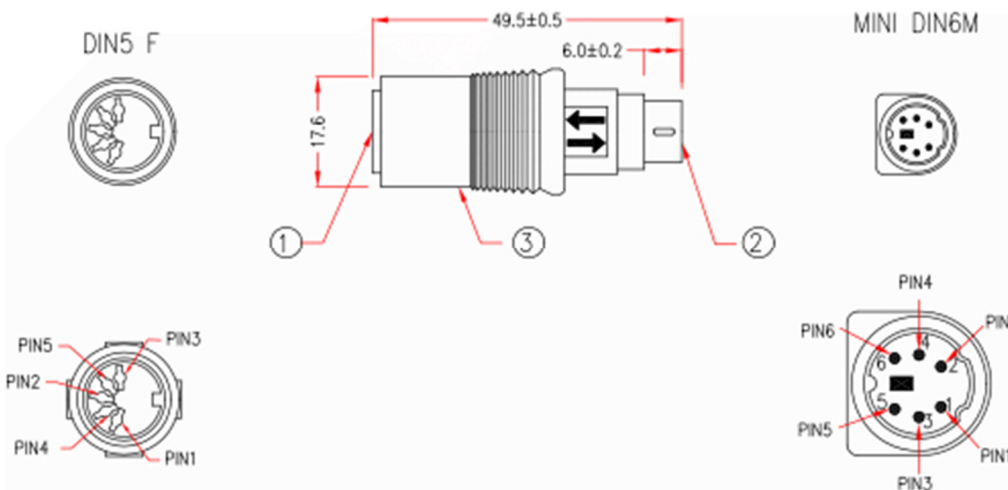

## RS PRO 15cm 6 Pin Mini DIN Male - 5 DIN Female

Stock number: 182-8517

EN

The RSPRO 6 pin mini DIN male to 5 pin DIN female keyboard adapter is a beige adapter to convert an AT keyboard to PS2 port on a PC, the adapter is made of PVC.

AT keyboards are no longer common on PCs, the connector was replaced with a PS2 port.

4	UL1007 26AWG INSULATOR WIRE ID 1.4mm,LENGTH 28mm,JACKET WHITE(4PCS),RED(1PCS) LENGTH 35mm,DRWING No.EH002601C-004
3	MOLDED PE COLOR TRANSPARENT MOLDED PVC BEIGE
2	MINI DIN 6 MALE, GOLD FLASH ON CONTACTS, BLACK INSULATOR, SHORT TYPE
1	DIN5 FEMALE, NICKEL PLATED ON CONTACTS, BLACK INSULATOR