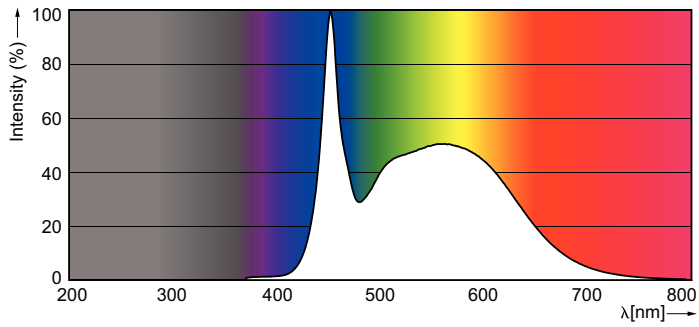

Product data

General Information	
Cap base	G13 [Medium Bi-Pin Fluorescent]
Main application	Industrial
Nominal lifetime (nom.)	30000 h
Switching cycle	200000X
B50L70	30000 h
Light Technical	
Colour code	865 [CCT of 6500K]
Luminous flux (nom.)	800 lm
Luminous flux (rated) (nom.)	800 lm
Correlated colour temperature (nom.)	6500 K
Colour consistency	<6
Color rendering index (nom.)	80
LLMF at end of nominal lifetime (nom.)	70 %
Operating and Electrical	
Input frequency	50 to 60 Hz
Power (Rated) (Nom)	8 W
Lamp current (nom.)	38 mA

Product	D1	D2	A1	A2	A3
CorePro LEDtube 600mm 8W865	25.7 mm	28 mm	588.5 mm	595.5 mm	602.5 mm

Photometric data

LEDtube 1500mm 20W G13 840 2200lm

CorePro LEDtube EM/Mains

Photometric data

Lifetime

LEDtube 1500mm 20W G13 840 2200lm