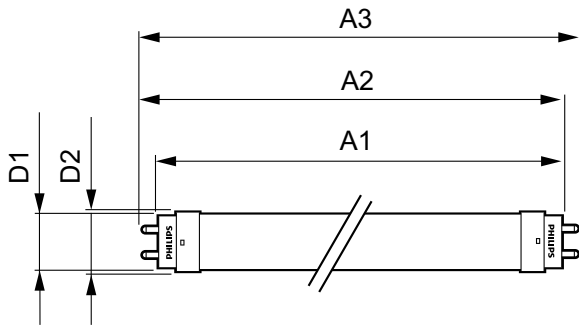

CorePro LEDtube EM/Mains

Energy efficiency label (EEL)	A+
Approval marks	CE marking RoHS compliance KEMA Keur certificate
Energy Consumption kWh/1000 h	8 kWh
Product Data	
Full product code	871869671105700
Order product name	CorePro LEDtube 600mm 8W865
EAN/UPC – product	8718696711057

Order code	71105700
Numerator – quantity per pack	1
Numerator – packs per outer box	10
Material no. (12NC)	929001338702
Net weight (piece)	0.120 kg

Warnings and Safety

• -

Dimensional drawing

TLED 2ft 8-18W 800lm 6500K G13 Ess-Corep

Product	D1	D2	A1	A2	A3
CorePro LEDtube 600mm 8W865	25.7 mm	28 mm	588.5 mm	595.5 mm	602.5 mm

Photometric data

LEDtube 1500mm 20W G13 840 2200lm

CorePro LEDtube EM/Mains

Photometric data

Lifetime

LEDtube 1500mm 20W G13 840 2200lm