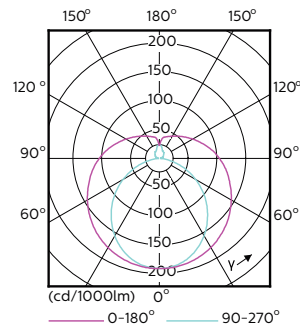

Order code	71105700
Numerator – quantity per pack	1
Numerator – packs per outer box	10
Material no. (12NC)	929001338702
Net weight (piece)	0.120 kg

Warnings and Safety

• -

Dimensional drawing

TLED 2ft 8-18W 800lm 6500K G13 Ess-Corep

Product	D1	D2	A1	A2	A3
CorePro LEDtube 600mm 8W865	25.7 mm	28 mm	588.5 mm	595.5 mm	602.5 mm

Photometric data

LEDtube 1500mm 20W G13 840 2200lm

CorePro LEDtube EM/Mains

Photometric data

Lifetime

LEDtube 1500mm 20W G13 840 2200lm