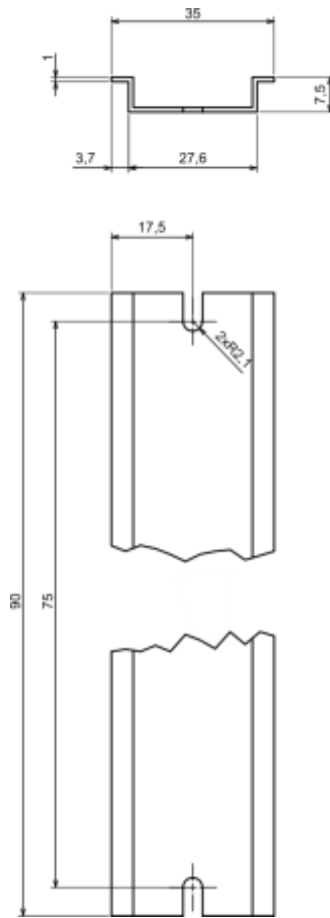

### RS PRO DIN Rail

Stock number: 2006726

EN

## Product Details

Din rail for RS PRO 1862275, RS PRO 1862276, RS PRO 1862277, RS PRO 1920699, RS PRO 1920700, RS PRO 1920701 and RS PRO 1920698 hermetic enclosures.

## Features and Benefits

- Made of galvanized steel

All dimensions are given within +/-0,5mm tolerance