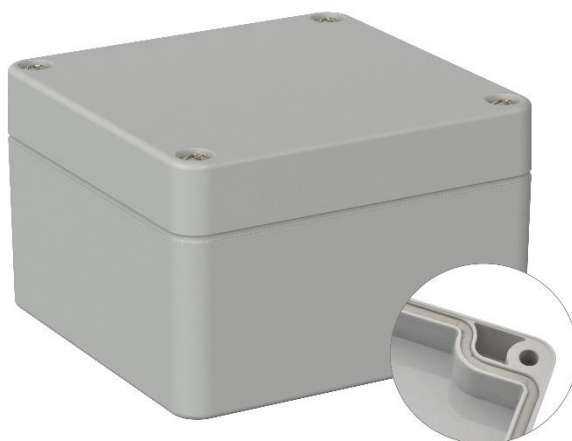

Datasheet

RS PRO ABS Enclosure, Light Grey, IP66

Stock No: 201-0184

Technical Specifications:

Body Material	ABS
Length	122 mm
Width	120 mm
Height	85 mm
IP	IP66
Colour	Light Grey

Features & Benefits:

- seal factory-assembled
- IP-Protection (DIN EN 60529)
- supplied with screws

Dimensional line drawings