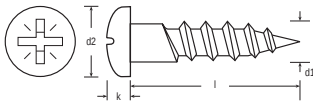

ENGLISH

Datasheet

Recessed Round Stainless Steel A2-304 Woodscrew to DIN 7996

RS Stock No **4833236**

Size **4.0 x 40mm**

d1	(No. 4) 3.0mm	(No. 6) 3.5mm	(No. 8) 4.0mm	(No. 10) 5.0mm	(No. 12) 5.5mm
d2	6	7	8	10	11
k	2.1	2.35	2.8	3.5	3.8
Recess No.	1	2	2	2	3

Please view our full range listing below

RS Stock No	Size (mm)
4833012	3.5 x 20
4833220	4.0 x 25
1443517	4.0 x 30
4833236	4.0 x 40
1443518	4.0 x 50
1443519	5.0 x 25
1443520	5.0 x 30
4833242	5.0 x 40
1443521	5.0 x 50
1443522	5.0 x 65
1443523	5.0 x 75