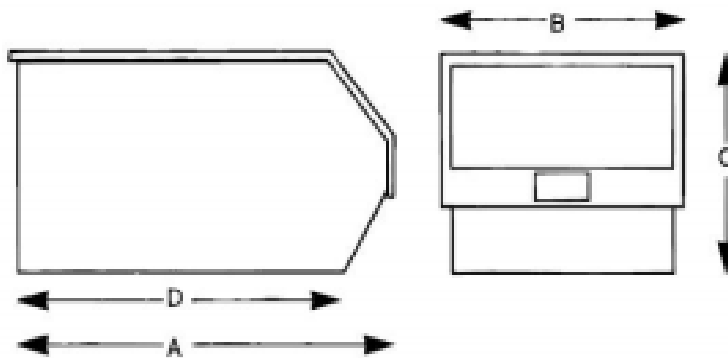

[390-3558](#) is a 349 x 239 x 180mm Blue Stack & Nest Bin

[390-3514](#) is a 349 x 239 x 180mm Red Stack & Nest Bin

[390-3570](#) is a 470 x 385.5 x 180mm Red Stack & Nest Bin

[390-3609](#) is a 470 x 385.5 x 180mm Blue Stack & Nest Bin

Mechanical Specifications

Volume	27.11 litres
Maximum Container Stack Height	4mm
Maximum Stack Load Capacity	75kg
Weight	28kg

External dimensions		
Dimension	510mm x 335mm x 246mm	
Depth	510mm	(Overall)
Width	335mm	(Overall)
Height	246mm	(Overall)
Base Length	410mm	(Overall)

Internal dimensions	
Dimension	449mm x 214mm x 244mm
Depth	449mm
Width	214mm
Height	244mm
Base Length	370mm

Operation Environment Specifications

Operating Temperature Range	-15°C to 50°C
-----------------------------	---------------