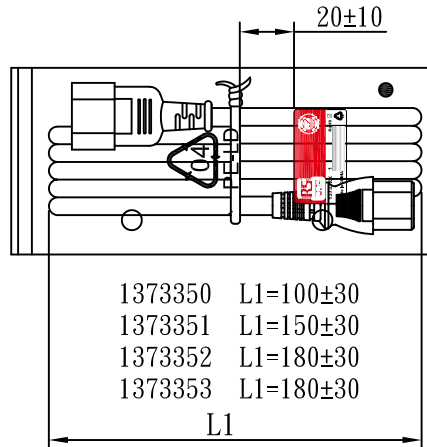

MARKING:

MARKING:

WIRING COLOR:

- E: Yellow/Green
- N: Blue
- L: Brown

LENGED ON CORD : (E04-14)

◁VDE▷ KEMA-KEUR 401 401 ▷VDE▷ △ CEBEC 809 Ⓢ Ⓣ Ⓡ Ⓢ NF-USE 1346
IEMMEQU H05VV-F 3G 0.75mm² 300/500V -LF- CE

No	BOM ITEM	Q' TY	P/N
1	KPR-11 TERMINAL	3 pcs	BBN11000
2	IS-011 DUST COVER(GREY)	1 pcs	MP01101H
3	IS-011 INNER BODY	1 pcs	MI011000
4	PVC 45P (SA87, IS-011)	18 g	RPP0451H
5	KPR-14 TERMINAL	3 pcs	BBB14000
6	IS-14 INNER BODY	1 set	MI014000
7	PVC 45P (SA87, IS-14)	22 g	RPP0451H
8	PE TIE (WHITE , 6 inch)	1 pcs	KBW10006
9	PE BAG(120*260)	1 pcs	KPR10026
10	LABEL(45*25)	1 pcs	

NOTE:1. CORD 128
2. CONTENT 137335X

CABLE	H05VV-F 3G 0.75 DENT PRINT CT-1H(GREY)			
PLUG	IS-011 + IS-14	LENGTH	L	UNIT mm
CLIENT	NAME	First connectivity	N/W	UNIT kg
	P/N	137335X	SG DWG	SR-172524-7 VER. A