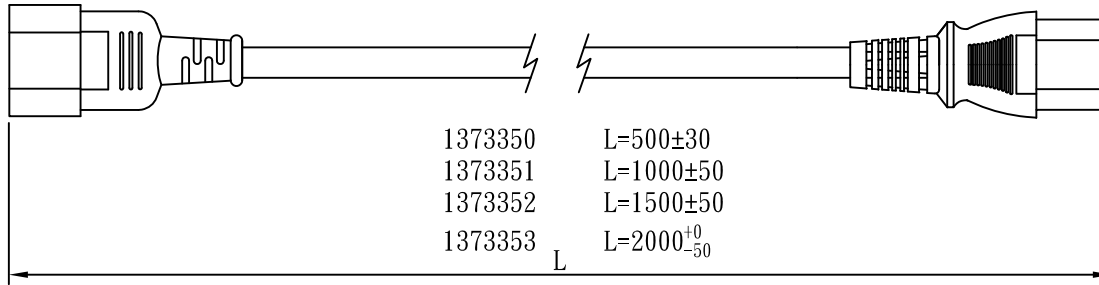

MARKING:

MARKING:

WIRING COLOR:

- E: Yellow/Green
- N: Blue
- L: Brown

LENGED ON CORD : (E04-14)

◁VDE▷ KEMA-KEUR 401 401 ▷VDE▷ △ CEBEC 809 Ⓢ Ⓣ Ⓡ Ⓢ NF-USE 1346
IEMMEQU H05VV-F 3G 0.75mm² 300/500V -LF- CE

No	BOM ITEM	Q' TY	P/N
1	KPR-11 TERMINAL	3 pcs	BBN11000
2	IS-011 DUST COVER(GREY)	1 pcs	MP01101H
3	IS-011 INNER BODY	1 pcs	MI011000
4	PVC 45P (SA87, IS-011)	18 g	RPP0451H
5	KPR-14 TERMINAL	3 pcs	BBB14000
6	IS-14 INNER BODY	1 set	MI014000
7	PVC 45P (SA87, IS-14)	22 g	RPP0451H
8	PE TIE (WHITE , 6 inch)	1 pcs	KBW10006
9	PE BAG(120*260)	1 pcs	KPR10026
10	LABEL(45*25)	1 pcs	

NOTE:1. CORD 128
2. CONTENT 137335X

CABLE	H05VV-F 3G 0.75 DENT PRINT CT-1H(GREY)			
PLUG	IS-011 + IS-14	LENGTH	L	UNIT mm
CLIENT	NAME	First connectivity	N/W	UNIT kg
	P/N	137335X	SG DWG	SR-172524-7 VER. A