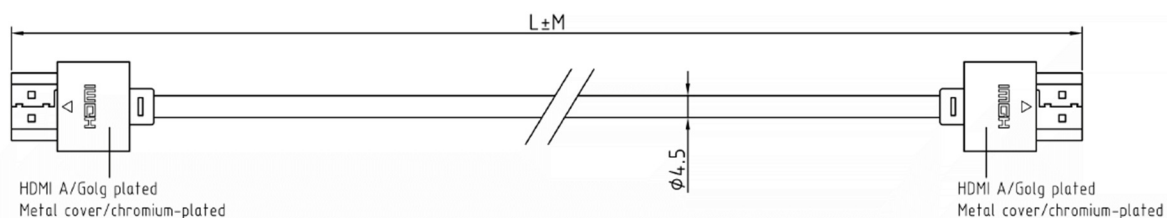

Datasheet

RS PRO 2 mtr HDMI Male to Male High Speed with Ethernet Slim Cable - Black

Stock number: 182-8773

EN

The RSPRO 2 metre HDMI male to male slim cable which has a black PVC jack and an outer diameter of 4.5mm. The cable flex is made from 32awg which makes these cables extremely flexible while still delivering a quality image.

The connectors have a gold plated covering to prevent corrosion and the hoods are plated with Chromium which makes them very durable.

HDMI is possibly the most common display connection on the market which can be found on devices ranging from PC's, Bluray players, games consoles and more.

HDMI V1.4	Signal Assignment	HDMI V1.4
1		1
2		2
3		3
4		4
5		5
6		6
7		7
8		8
9		9
10		10
11		11
12		12
14		14
17		17
19		19
13	CEC	13
15	SCL	15
16	SDA	16
18	+5 Volts Power	18
shell		shell

- HDMI CABLE V1.4 WIRE GAUGE:
32AWG[1P×(0.2mm BC+FPE)+D+AL]×5P
+(0.2mm BC+HDPE)×4C+AL+D+BLACK PVC4.5MM
- HOOD: METAL HOUSING TYPE, CHROMIUM PLATED
HDMI A TYPE, GOLD PLATED
- CABLE ELECTRICAL TEST:
100% OPEN SHORT & MISS WIRE TEST.