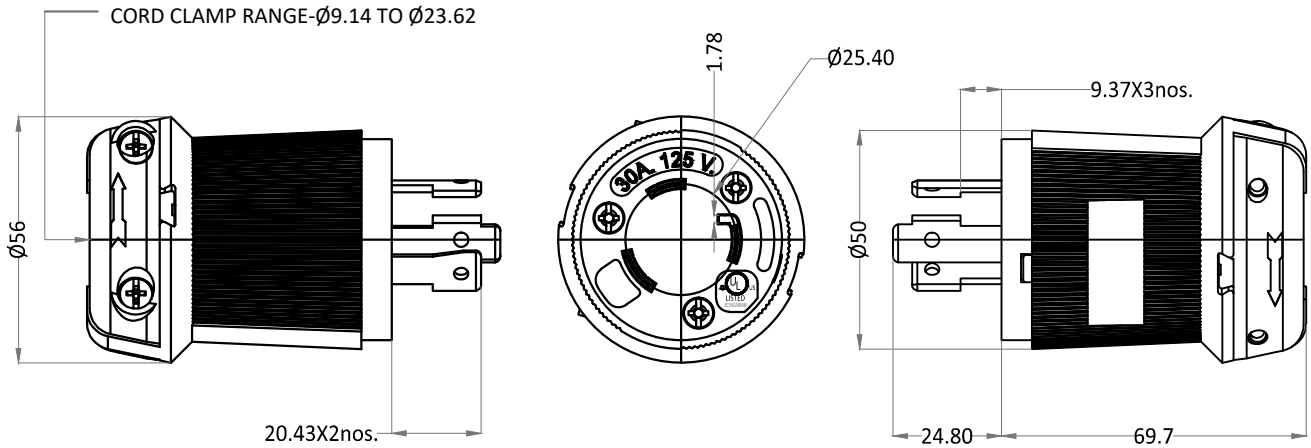

ENGLISH

Datasheet

RS PRO NEMA L5 - 30P, 30A, Cable Mount, 125 V ac

RS Stock No: **817-9371**

Features

- Twist Lock L5-309 Type
- 30A, 125V
- 2 Pole, 3 Wire Grounding

Specifications:

Colour	Black
Connector Type	NEMA L5 - 30P
Country	USA
Current Rating	30 A
Gender	Male
Mounting Type	Cable Mount
Plug/Socket	Plug
Pole Format	2P+E
Termination Method	Quick Connect
Voltage Rating	125 V ac

Twist Lock L5-30P Type
30Ampere,125volt
2 Pole,3 Wire Grounding

BASIC DIMENSIONS:-

SPECIFICATION TABLE:-

SR.NO.	PARAMETER		SPECIFICATION
1	Connector Type		Twist lock L5-30P type
2	V/A Rating		125Vac, 30A
3	Insulation Resistance At 500 V DC		100 Mohms min.
4	H.V.Break Down Test (For 1-Minute)		2 KVAC
5	Terminals		Screw-type 10 AWG
6	Permissible Temp.	(a) With/Without Load	0°C TO 75°C
7	Material	(a) Body	Nylon, Black
		(b) Cord Clamp	Nylon, Natural (White) Tightening Torque : 18-21 Kg-cm.
		(c) Contact Holder	Nylon, Natural (White)
		(d) Retainer	PolyCarbonate, Clear
		(e) Contact Blades	Copper Alloy, Nickel plated/Unplated
		(f) Terminal screws	Brass Tightening Torque : 12 Kg-cm min.
8	Reference Standard		UL-498, UL-486E, NEMA WD 6 CAN/CSA C22.2 No.0-M91, CSA C22.2 No.42-99
9	Approvals		 File no.E362808 (UL LISTED)
10	Flammability		UL 94, V-0