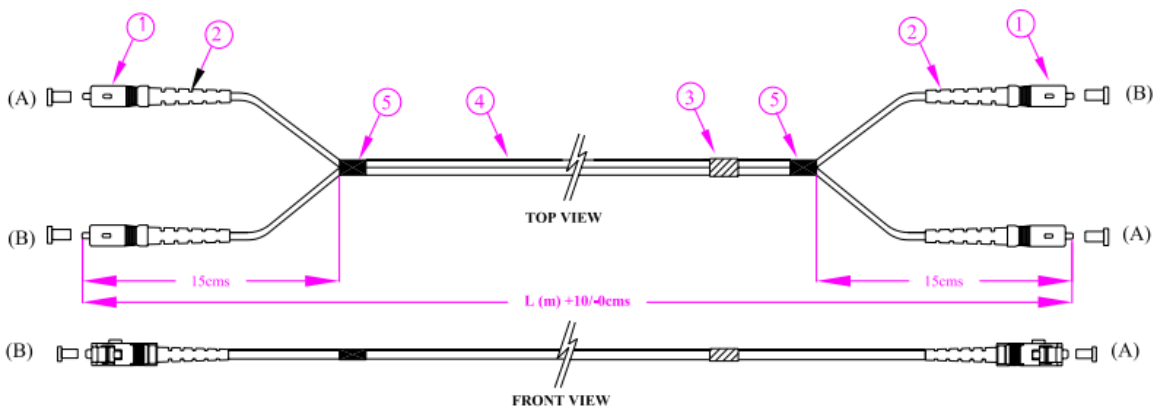

Datasheet

Fibre Optic Cable Assembly

RS Stock number 536-7213

Dimensions: (mm)

Connector: SC Clips shall be mounted to the connector to make it duplex.

Optical Performance (IEC 61300-3-4):

Multimode (@ 1300nm)

Max. IL - 0.30dB Typical: 0.20dB

Singlemode: (@1310nm and/or 1550nm)

Max. IL - 0.30dB Typical: 0.20dB Return Loss: >50dB

Id No.	Description	EA
1	SC Connector	4
2	SC Boots	4
3	Identification Label	1
4	2.8 Duplex Cable (Lm)	1
5	Black Tape	2

- RoHS compliant
- Coiling Diameter of the Patchcord shall be greater than 200mm.