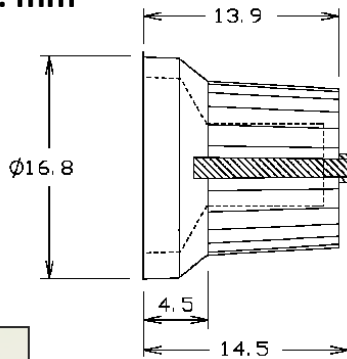

Datasheet

2 Colour Knobs

RS Stock number 777-7334

Unit: mm

RS 7777334

Knob black blue marker line 6mm splined

RS 7777356

Knob black blue marker line 6mm D

RS 7777338

Knob black green marker line 6mm splined

RS 7777350

Knob black green marker line 6mm D

RS 7777347

Knob black grey marker line 6mm splined

RS 7777369

Knob black grey marker line 6mm D

RS 7777340

Knob black red marker line 6mm splined

RS 7777362

Knob black red marker line 6mm D

RS 7777344

Knob black white marker line 6mm splined

RS 7777366

Knob black white marker line 6mm D

RS 7777353

Knob black yellow marker line 6mm splined

RS 7777375

Knob black yellow marker line 6mm D