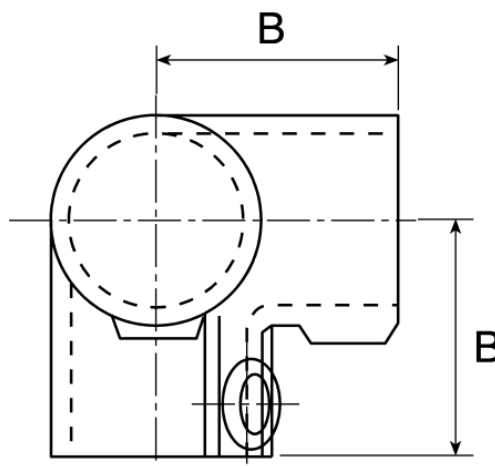

## Product Details

3 Way 90° Elbow

Used as an end joint between two top rails, joining at 90°, and the upright

| Dimensions (mm) |    |
|-----------------|----|
| Tube Size Ref.  | B  |
| 1               | 48 |
| 2               | 60 |
| 3               | 67 |

## Specifications:

|                         |                    |
|-------------------------|--------------------|
| Structural Element Type | Round Tube         |
| Connector Type          | 3-Way Connector    |
| Fits Strut Profile      | Type 3             |
| Fits Tube Diameter      | 48.3mm             |
| Product Family          | RS Handrail System |
| Material                | Cast Iron          |
| Product System          | 116                |