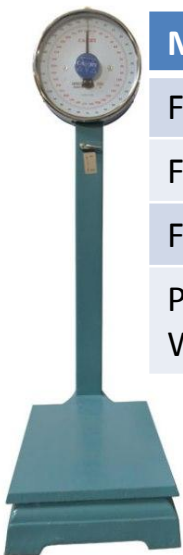

FD

MECHANICAL PLATFORM SCALE (Dual Display)

MODEL	MAX. CAPACITY	GRADUATION
FD-300	300KG / 660lb	1KG / 2lb
FD-500	500KG / 1100lb	1KG / 2lb

Platform size: 610mm x 420mm
Height: 1250mm
Comes with 4 wheels

MODEL	MAX. CAPACITY	GRADUATION	HEIGHT
FD-50	50KG / 110lb	100G / ¼ lb	1020mm
FD-100	100KG / 220lb	200G / ½ lb	1020mm
FD-150	150KG / 330lb	500G / 1lb	1100mm

Platform size: 300mm x 400mm
Wheels as optional accessories