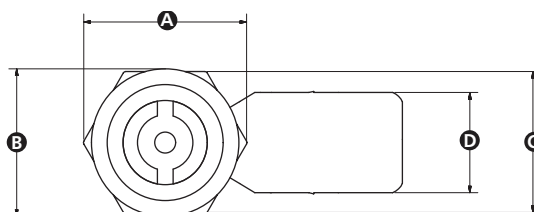

Datasheet

RS PRO Stainless steel double bit cam lock, 26mm grip

Stock number: 1929647

EN

- Stainless steel 90° cam action lock
- Double bit key available separately
- IP54: Dust protected / Protected against splashing water

Part no.	A	B	C	D	E	F	G	H	I	J	Key type
1929647	31	28	27	19	20	13	22	45	11	26	Double bit key