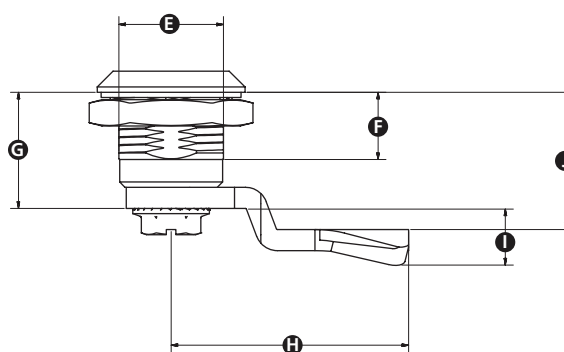

Datasheet

RS PRO Stainless steel double bit cam lock, 26mm grip

Stock number: 1929647

EN

- Stainless steel 90° cam action lock
- Double bit key available separately
- IP54: Dust protected / Protected against splashing water

Part no.	A	B	C	D	E	F	G	H	I	J	Key type
1929647	31	28	27	19	20	13	22	45	11	26	Double bit key