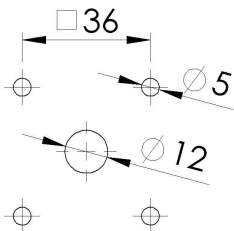

CAM SWITCH

Installation

Drilling plan
Front panel

MULTI-STEP SWITCHES WITH "0"

208-3901
208-3907

208-3902