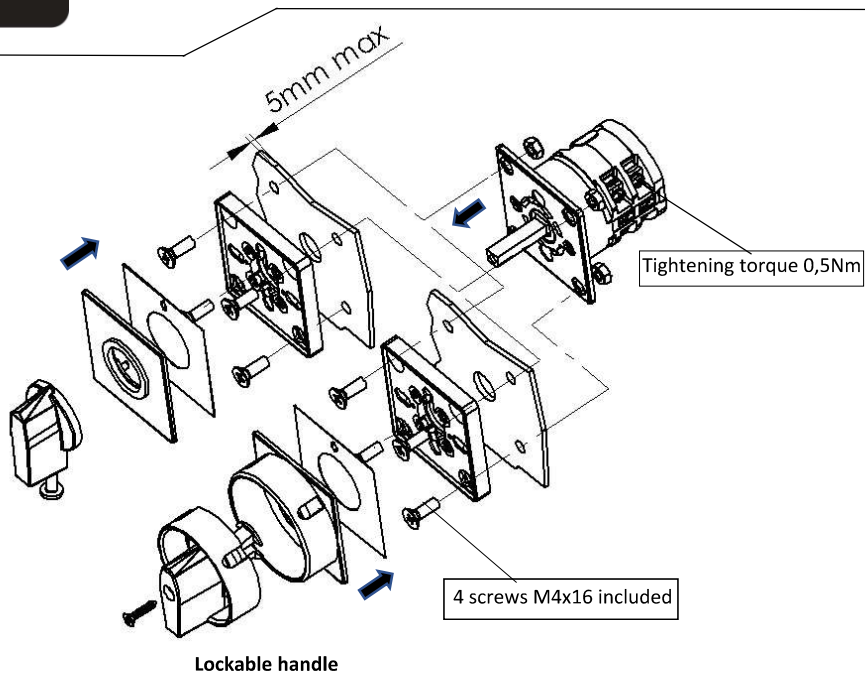

CAM SWITCH

Installation

Drilling plan
Front panel

MULTI-STEP SWITCHES WITH "0"

208-3901
208-3907

208-3902