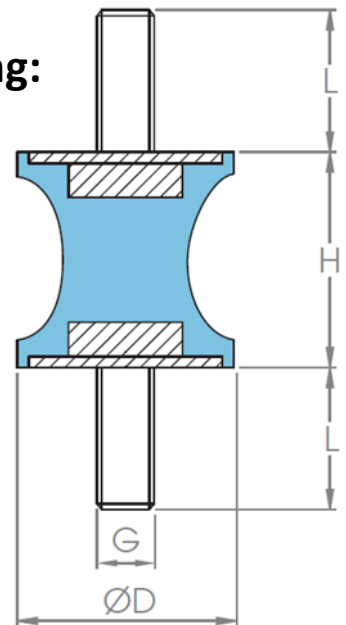

ENGLISH

Datasheet

Stock No: 126-4280

RS Pro Shear & Compression Mounts

Line Drawing:

Product Details

Applications:

Vibrating equipment & Compactors
Suspension of electronic equipment
Small static Electric Motors and Generators

Description

Stud Mount Waisted Mount (M/M) 45x36 M8x23 60 ShA NR

Range Table:

Part Number	G X L (mm)	45 ShA	
RS Stock No	Bolt Size	Compression	Shear
126-5939	M4x10	5.6	1.5
126-4273	M4x10	1.5	0.36
126-4274	M6 x 18	9	2.1
126-4275	M6 x 15	14	3.4
126-4276	M6 x 18	14	3.4
126-4277	M6 x 20	12	3
126-4278	M8 x 20	13	3
126-4279	M10 x 25	23	5.6
126-4280	M8 x 23	13	3
126-4281	M10 x 28	58	14