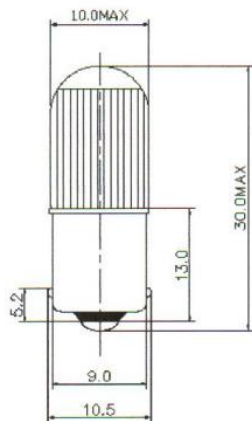

Datasheet

Clear Neon Indicator Lamp

RS Stock number 655-9334

Dimensions: (mm)

Structure	
Bulb Type	T10x30
Bulb Diameter	10.0Max
Length	30.0Max
Base Type	Ba9s

Design Characteristics	
Voltage	220/250V
Amperage	1.8mA±10%
Brightness Level	High
Gas Type	Neon- gas Filled
Life Hours	50000Hours