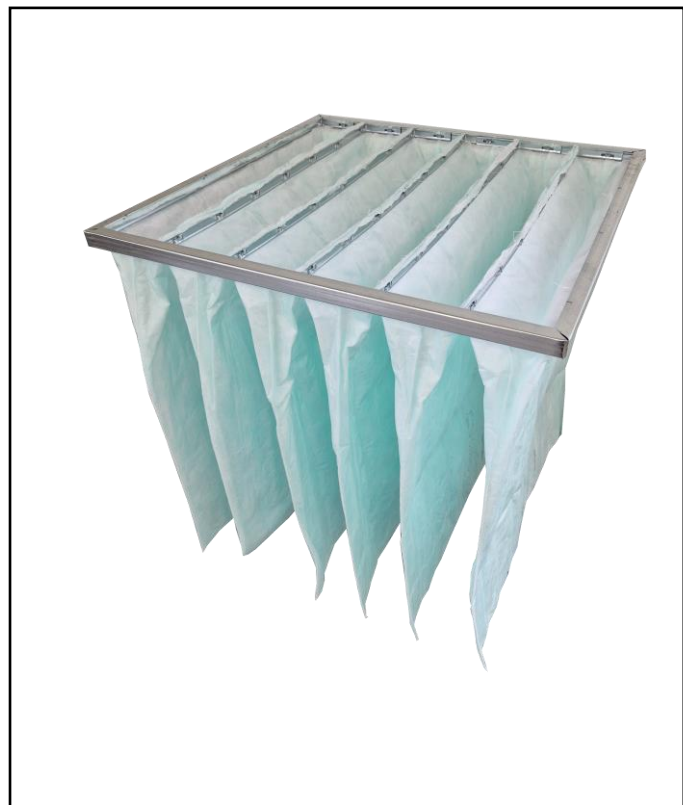

FEATURES

- 100% Polyester Filter Media
- Dual-Layer Media
- Conical Stitched Pockets for optimal airflow
- Rolled Safety Edge to Frame
- Hydrophobic Media
- Fire Retardant
- Low Price
- ePM10 Filter

RS PRO Ecoflow M6 Filter 20 X 24 X 15

RS Stock No.: 2551134

RS Professionally Approved Products bring to you professional quality parts across all product categories. Our product range has been tested by engineers and provides a comparable quality to the leading brands without paying a premium price.