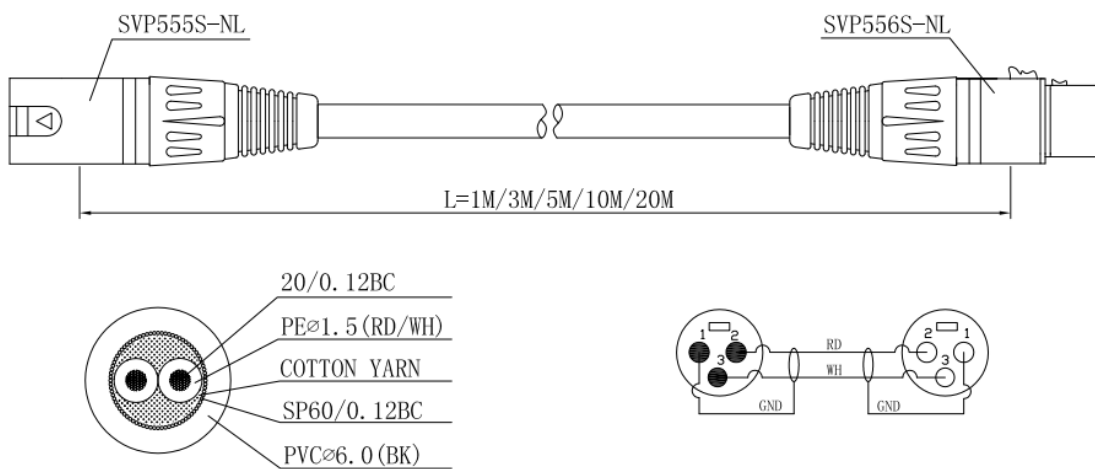

Datasheet

3m Black Female XLR to Male XLR Audio Video Cable Assembly

RS Stock number [742-4494](#)

Specifications

- Connector A: Female XLR
- Connector B: Male XLR
- Length: 3m
- Sheath Colour: Black