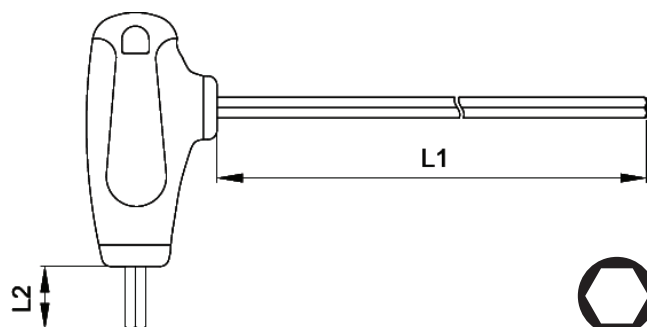

### RS Pro T-Handle Hexagon Keys

EN

#### Product features:

- Silicon Chrome Vanadium steel
- Matt chrome finish
- Soft grip handles made of PP/TPE

RS CODE NO	Ø mm	L1 mm	L2 mm	⚖ gr
1923642	2	100	13	18
1923643	2.5	100	13	20
1923644	3	100	13	24
1923645	4	150	16	45
1923646	5	150	16.5	57
1923647	6	200	16.5	100