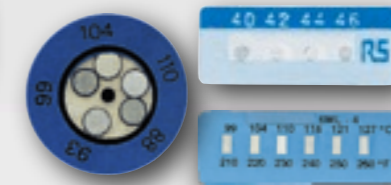

Industrial Switches

Power Supplies

Proximity & Process Sensors

Pushbutton Switches

Temperature Control & Process Heating

Temperature Sensitive Labels

Timers & Counters

**AUTOMATION & CONTROL**