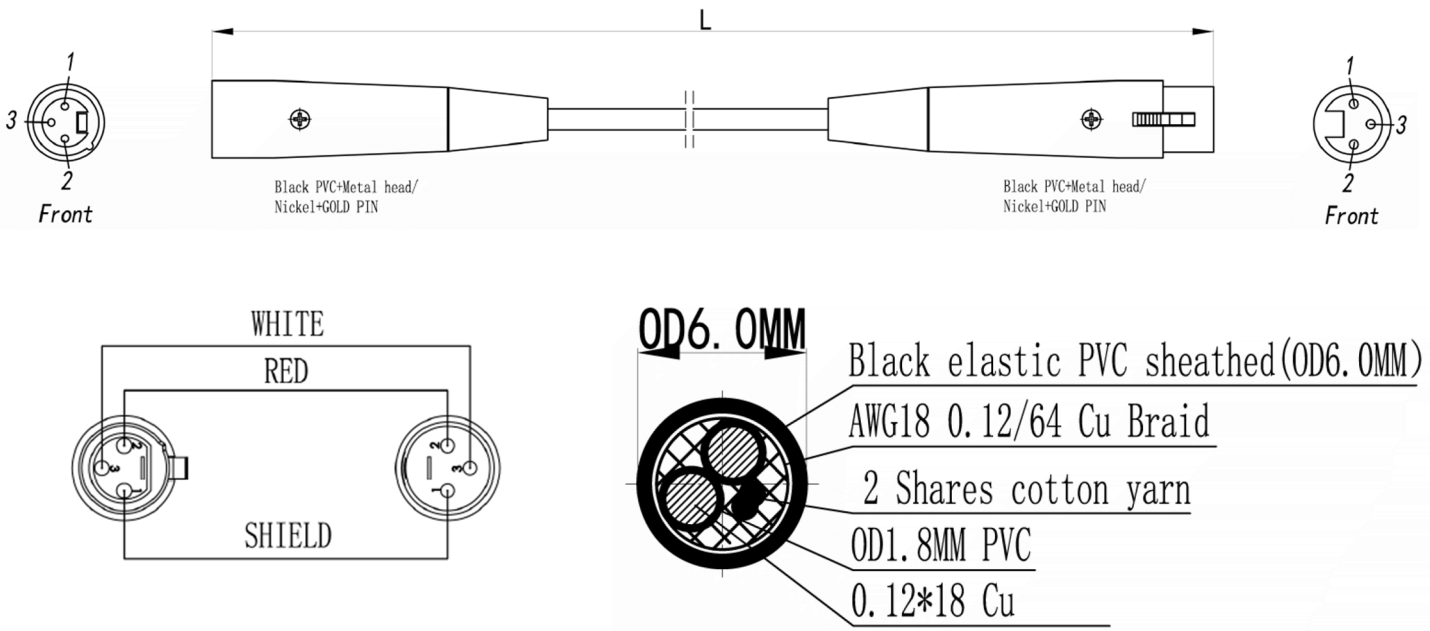

Datasheet

RS PRO 1m XLR Male to Female Cable, Silver Connectors

Stock number: 192-4433

EN

The RS PRO 1 metre, XLR extension cable has a jack plug to a socket both with metal boots.

The connectors are nickel and have a strain relief to help avoid the cable splitting around the edge of the boot. The cable flex is made of 18 AWG copper wire and has a copper braid for extra shielding. The cable flex has a black PVC jacket and an outer diameter of 6mm.

XLR cables are generally use for sound, video and lighting equipment.