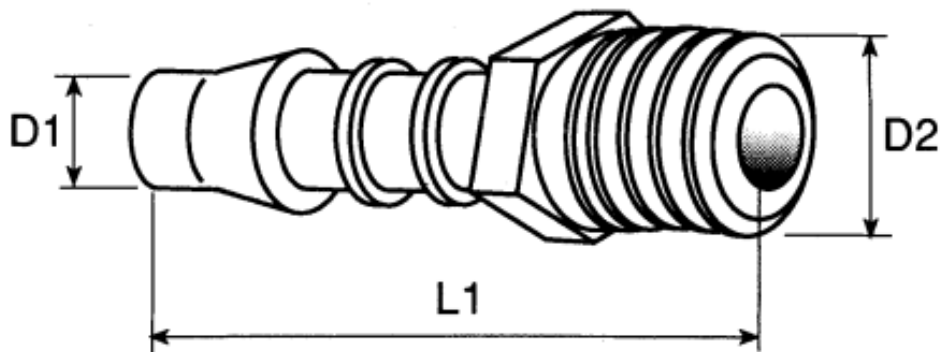

## RS Pro Straight Male 3/8in, 3/8 in BSP Male, nylon

#### Straight Connector

These taper thread connectors have a taper screw on one end and a push-on hose connector on the other end. The hose sits securely due to the ribbing of the push-on connector. The 3 available thread types are coloured as followed, Metric taper thread (light grey), Whitworth pipe thread (anthracite) and NPT thread (black).

## Specifications:

Hose Inner Diameter	8mm
Coupling Connector Type	Straight Coupler
Body Material	Nylon
Threaded Connection	3/8 in BSP Male
Thread Size	3/8in
Coupling Gender	Male
Coupling Connector Direction	Straight
Thread Gender	Male
Thread Standard	BSP