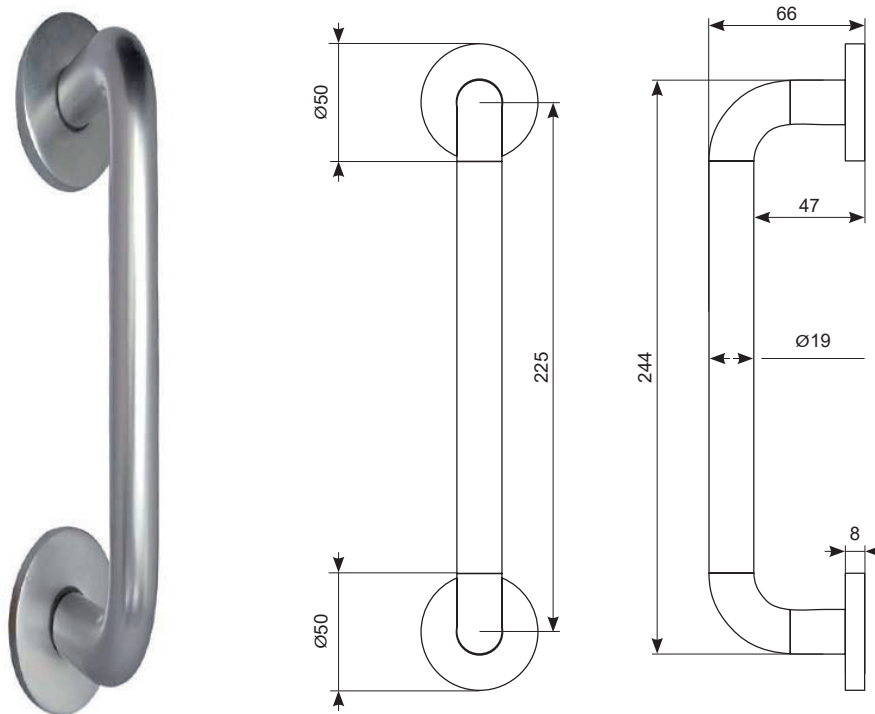

Datasheet

RS Pro Satin Aluminium Concealed Fix Pull Handle

RS Stock No: 726-4201

Product Details

Made of aluminium with a satin finish.

Suitable for commercial environments.

Door thickness of 44mm.

Diameter of 19mm.

8mm fixing bolts.

47mm clearance between door and inside of handle.