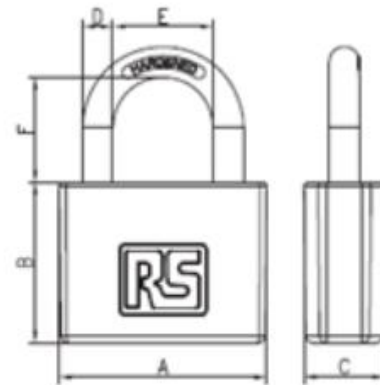

**General Specifications**

<b>Lock Type</b>	Key
<b>Material</b>	Brass
<b>Keyed Alike</b>	Yes/No
<b>Indoor/Outdoor</b>	Indoor, Outdoor
<b>Weather Proof</b>	Yes
<b>Colour</b>	Green
<b>Quantity Per Package</b>	1
<b>Body Shape</b>	Square
<b>Applications</b>	Lockers, Luggage, Sheds, Toolboxes, Gates, Storage safes

**Mechanical Specifications**

<b>Shackle Length</b>	28mm
<b>Body Width</b>	43mm
<b>Shackle Diameter</b>	6mm

Dimensions:

RS Article Number:	Lock Body Dimensions (mm)					
	A	B	C	D	E	F
827-4397	43	33	17	6	21	22