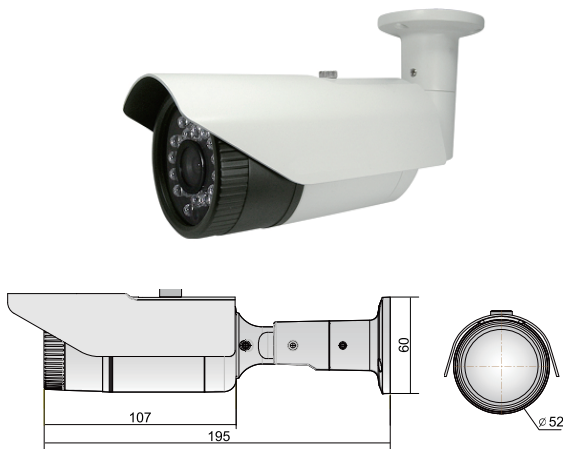

ENGLISH

Datasheet

146-4648

RS PRO NETWORK IR BULLET CAMERA(1080P)

Feature

- Sony Exmor 2MP Image Sensor
- Triple Codec (H.264/MPEG4/MJPEG)
- Triple Stream
- Support Onvif latest version
- Support POE
- True Day & Night
- 24 IR LEDs
- Mega 3.6mm Fixed Lens

CAMERA SECTION

IMAGE	Image Sensor	Sony Exmor 2.07MP Image Sensor
	Scan System	Progressive Scan
	Total Pixels	2000(H)×1121(V) 2.24MegaPixles
	Effective Pixels	1984(H)×1105(V) 2.19MegaPixles
Function	Day & Night	Auto/Day(Color)/Night(BW)
	Privacy	Area On/Off (6 Programmable Zone)
	WDR	DWDR (1~5Step)
	3D DNR	ON / OFF
	Motion Detector	432 Zone (On/Off, 1~5Step)
	Elec. Shutter	Auto(1/30~1/10000), Suppress Rolling, Manual
	White Balance	Auto/Indoor/Outdoor/Fluorescent
	Ext. Video	VBS1.0Vp-p
Lens	Focal Length	3.6mm FIXED LENS
IR LEDs	IR LEDs	24pcs
Electrical	Power Supply	DC12[V] ±10% / POE Current Max 750mA
Environmental	Operating Temp.	-10°C ~ +40°C
	Preservation Temp.	-20°C ~ +50°C
	Humidity	0% ~ 80%
Mechanical	Weight	Approx. 800g