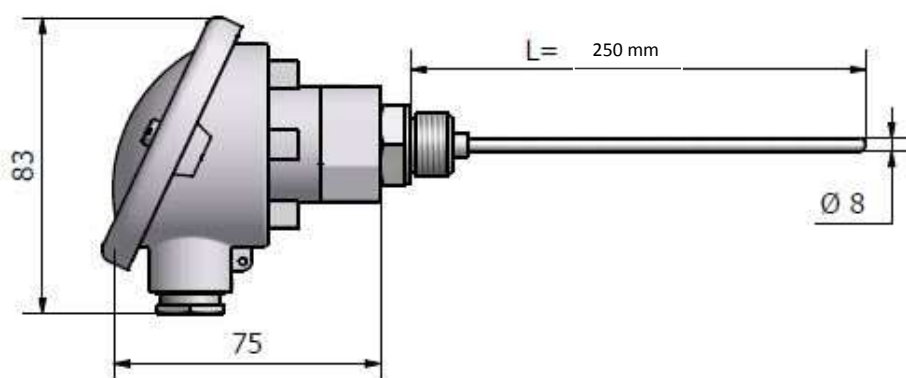

Data sheet

CSROT8

ENGLISH

RS Stock No.547-7635

RS Stock No.547-7635

RANGE :

- -50 / 250°C

USE :

- Universal under 250°C

KEY POINT :

- Quick Installation

SPECIFICATIONS :

- PT100Q probe B Class – 1x3 wires
- Ceramic terminal block BLS3 type
- B12 Aluminium IP 54 Head with ½ BSP welded fitting
- 316L ss Ø8mm tube

DIMENSIONS :

- Sheath length = 250mm
- Tube diameter = Ø8mm

METROLOGICAL DATA :

- As per IEC 751
- *Standard tolerance PT100 B class*: ±0.30 + 0.005.[t°C]
- Timing = Water (v=0.4m/s): T0.5=0.25s ; T0.9=0.70s
- Timing = Air (v=1m/s): T0.5=5.5 ; T0.9=16s

Other type:

Length \ Diameter	50	100	150	250	350	500
8mm	547-7663	547-7714	547-7708	547-7635	547-7590	547-7742