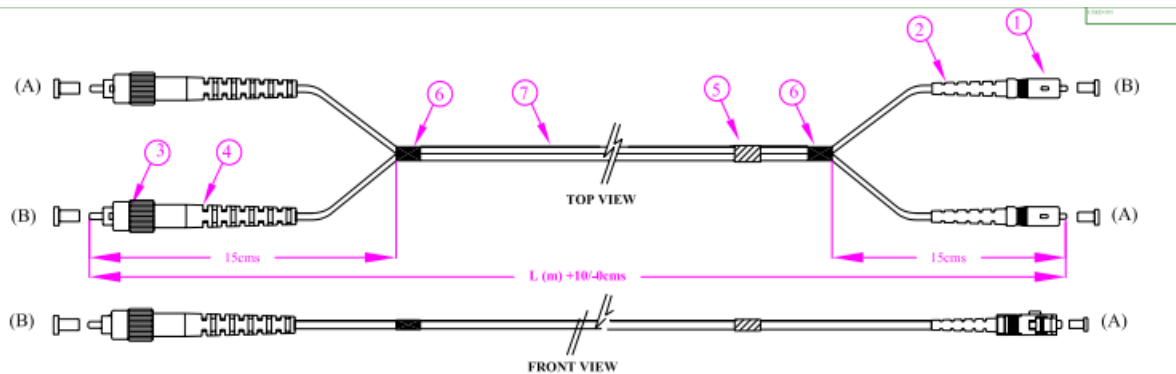

Datasheet Fibre Optic Cable Assembly

RS Stock number 536-8323

Dimensions:

No.	Description	Ea
1	SC Connector	2
2	SC Boots	2
3	FC Connector	2
4	FC Boots	2
5	Identification Label	1
6	2.8mm Duplex Cable	1
7	Black Tape	2

Specification

Connector: SC Clips shall be mounted to the connector to make it duplex
 Optical Performance: (IEC 61300-3-4)
 Multimode: (@ 130mm)
 Max.IL-0.30dB Typical: 0.20dB
 Single mode: (@1310mm and or 1550mm)
 Max. IL – 0.30dB Typical: 0.20dB
 Return Loss: >50dB
 RoHS Compliant
 Coiling Diameter: Greater than 200mm