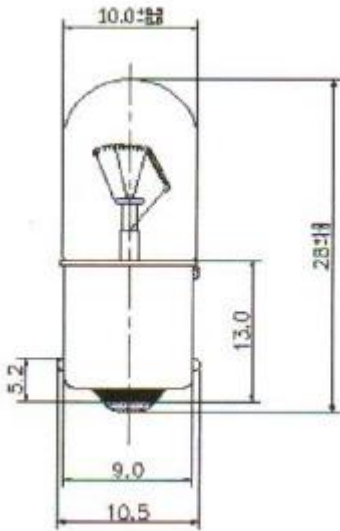

Datasheet

Clear Filament Indicator Lamp

RS Stock number [655-9069](#)

Dimensions: (mm)

Specifications

Structure		Design Characteristics	
Bulb type	T3 ¼ Clear	Voltage	6.5V
Bulb diameter	Ø10.5max	Amperage	150mA±10%
Length	29.0max	Filament Type	Vacuum Type
Base Type	Ba9s	Luminous Flux	6.0Lm±20%
		Life Hours	3000hrs