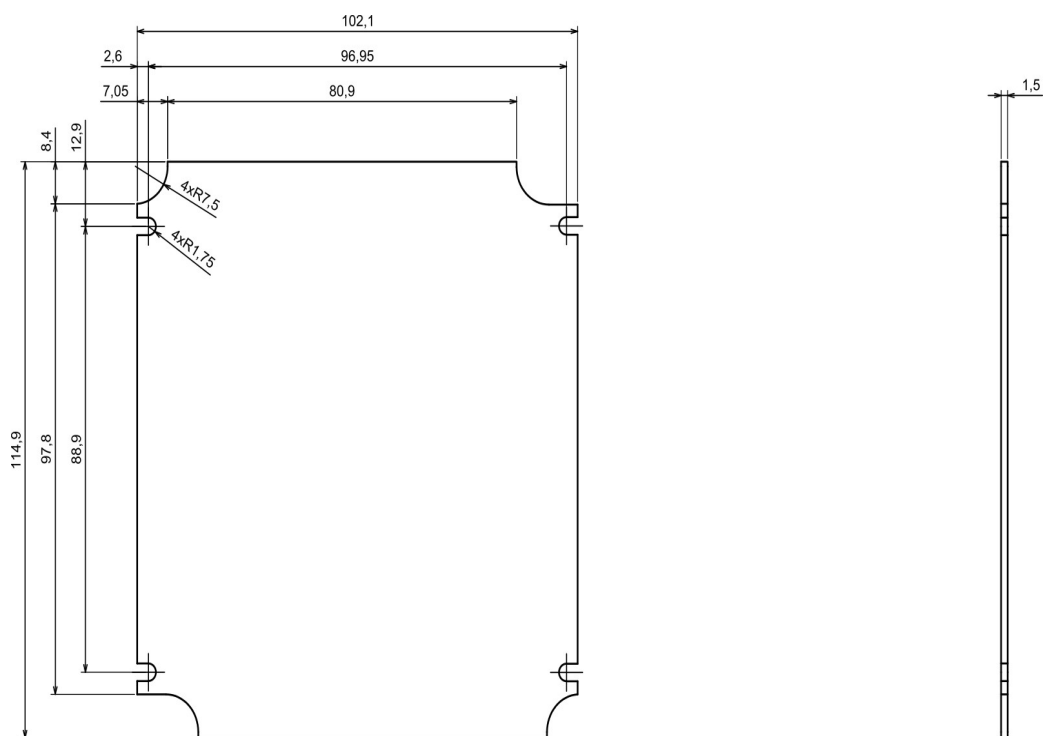

Datasheet

RS PRO Mounting Board

Stock number: 1920735

EN

Product Details

Mounting board for RS PRO 1862259 and RS PRO 1862260 hermetic enclosures.

Features and Benefits

- Made of galvanized steel

rspro.com

All dimensions are given within +/-0,5mm tolerance

CE