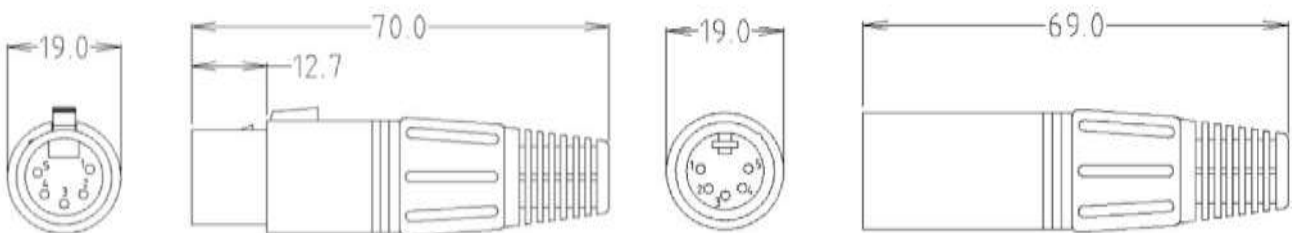

RS6165 - 5 PIN FEMALE XLR PLUG 5APF/M

RS6166 - 5 PIN FEMALE XLR PLUG BLACK 5APF/BM

RS6180 - 7 PIN FEMALE XLR PLUG 7APF/M

rspro.com

RS6130 - 3 PIN MALE XLR PLUG 3APM/M
RS6131 - 3 PIN MALE XLR PLUG BLACK 3APM/BM

RS6155 - 4 PIN MALE XLR PLUG 4APM/M
RS6156 - 4 PIN MALE XLR PLUG BLACK 4APM/BM

RS6160 - 5 PIN MALE XLR PLUG 5APM/M
RS6161 - 5 PIN MALE XLR PLUG BLACK 5APM/BM

RS6180 - 7 PIN FEMALE XLR PLUG 7APF/M

APF

TYPICAL DIMENSIONS