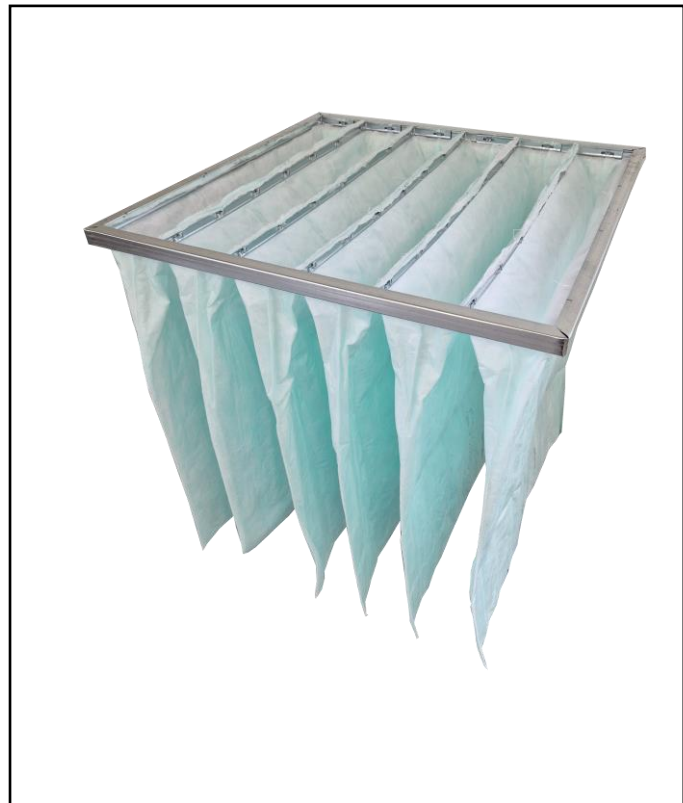

## FEATURES

- 100% Polyester Filter Media
- Dual-Layer Media
- Conical Stitched Pockets for optimal airflow
- Rolled Safety Edge to Frame
- Hydrophobic Media
- Fire Retardant
- Low Price
- ePM10 Filter

# RS PRO Ecoflow M6 Filter 24 X 24 X 15

RS Stock No.: 2551145

RS Professionally Approved Products bring to you professional quality parts across all product categories. Our product range has been tested by engineers and provides a comparable quality to the leading brands without paying a premium price.

## Product Description

The Ecoflow, fire rated range of bag filters are used widely in government buildings, hospitals and other sensitive areas. This grade of filter is suitable for air condition to offices, theatres, computer rooms and spray booths.

## General Specifications

Filter Size Actual HxWxD (mm)	592 x 592 x 360 mm
Header Depth	25 mm
Number of Pockets	6
Grade EN779:2012	M6
Filter Class ISO 16890	ePM10 > 70%
Rated Capacity	1295 m <sup>3</sup> /hr
Energy Rating	E
Initial Pressure Drop	55 Pa
Final Pressure Drop*	155 Pa
*Final Recommended Pressure Drop to EN13053:2019	
Maximum Operating Temperature 80C	