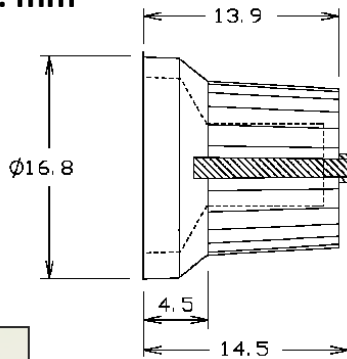

## 2 Colour Knobs

RS Stock number 777-7347

Unit: mm

**RS 7777334**

Knob black blue marker line 6mm splined

**RS 7777356**

Knob black blue marker line 6mm D

**RS 7777338**

Knob black yellow marker line 6mm splined

**RS 7777375**

Knob black yellow marker line 6mm D