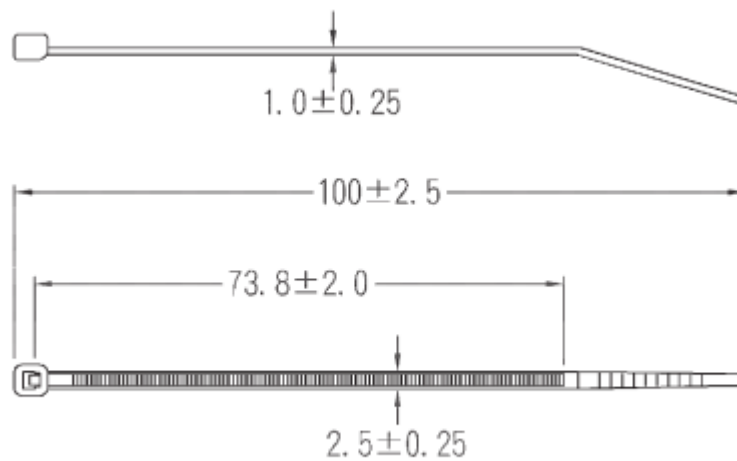

General Specifications

Type	Non-Releasable
Colour	Blue
Material	Nylon 66
Application	Ideal for easy identification when bundling and organising cable and wire
Minimum Operating Temperature	-50°C
Maximum Operating Temperature	80°C
Fire Behaviour	Flame Retardant
Quantity	100

Mechanical Specifications

Length	100mm
Width	2.5mm
Tensile Strength	78.4N

Approvals

Standards Met	UL94V-2
----------------------	---------

Part Number	Colour	Length (mm)	Width (mm)	Max bundle dia. (mm)	Tensile strength (N)	Pack Quantity	Operating Temperature range
233-207	Red	100	2.5	22	78.4	100	-50 to +85 °C
233-203	Blue	100	2.5	22	78.4	100	-50 to +85 °C
233-229	Yellow	100	2.5	22	78.4	100	-50 to +85 °C
233-225	Green	100	2.5	22	78.4	100	-50 to +85 °C
233-235	Orange	100	2.5	22	78.4	100	-50 to +85 °C
233-231	Red	165	2.5	43	78.4	100	-50 to +85 °C
233-241	Blue	165	2.5	43	78.4	100	-50 to +85 °C
233-269	Yellow	165	2.5	43	78.4	100	-50 to +85 °C
233-275	Green	165	2.5	43	78.4	100	-50 to +85 °C
233-281	Orange	165	2.5	43	78.4	100	-50 to +85 °C
233-297	Red	203	2.5	55	78.4	100	-50 to +85 °C
233-304	Blue	203	2.5	55	78.4	100	-50 to +85 °C
233-310	Yellow	203	2.5	55	78.4	100	-50 to +85 °C
233-354	Green	203	2.5	55	78.4	100	-50 to +85 °C
233-386	Orange	203	2.5	55	78.4	100	-50 to +85 °C