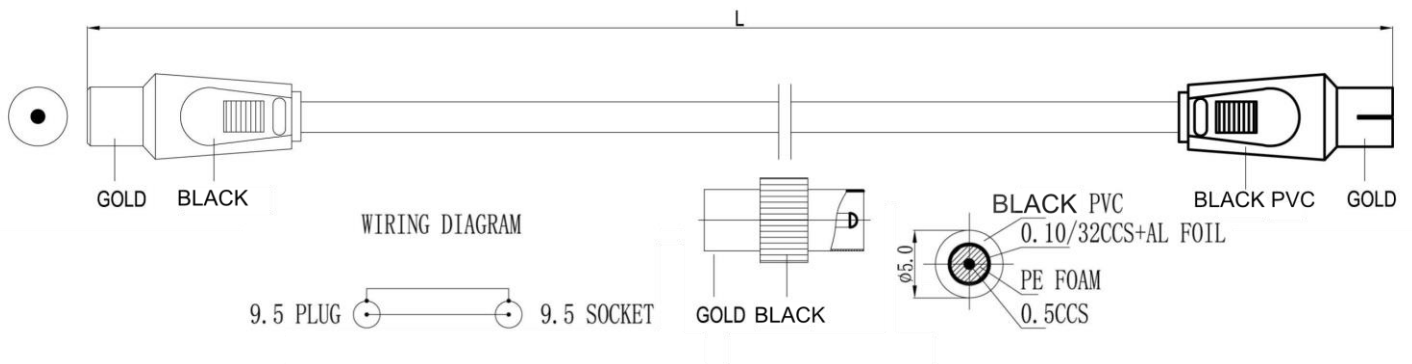

Datasheet

RS PRO 1m Black TV Extension Cable with Male Cable with Coupler

Stock number: 2369053

EN

The RS Pro range of TV cables are constructed of coax cable with female to female connectors, they also come supplied with a male to male coupler, all contacts are Gold flashed for a high quality finish and anti-corrosive properties.