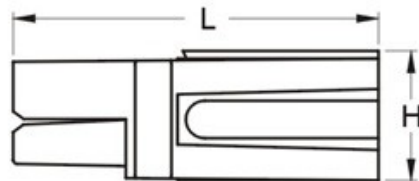

DESCRIPTION	DIMENSION inch(mm)			COLOR
	W	L	H	
HOUSING WITH A SPRING CAN BE USED WITH 75Amp SERIES CONTACTS	0.669 17	1.89 48	0.669 17	RED