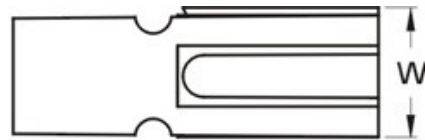

DESCRIPTION	DIMENSION inch(mm)			COLOR
	W	L	H	
HOUSING WITH A SPRING CAN BE USED WITH 75Amp SERIES CONTACTS	0.669 17	1.89 48	0.669 17	RED