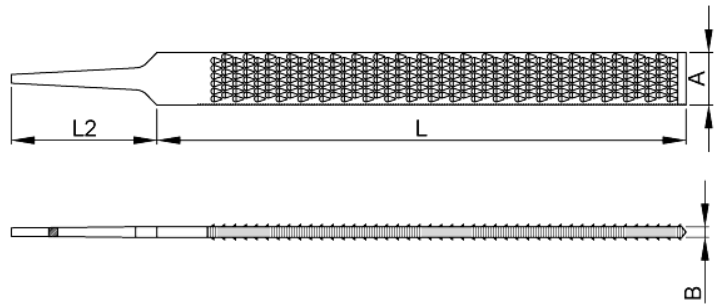

### Product feature:

- Rasps - used on wood, leather and similar soft materials for rapid stock removal
- High carbon content
- Rasp-cut surfaces
- Type of cut: Bastard

RS CODE NO	CODE NO	L-MM INCH	A mm	B INCH	L2 mm	Type of cut	gr
1467339	J67-108RS	200 - 8"	20	5	55	1	142
1611507	J67-110RS	250 - 10"	25	6	60	1	278
1467340	J67-112RS	300 - 12"					