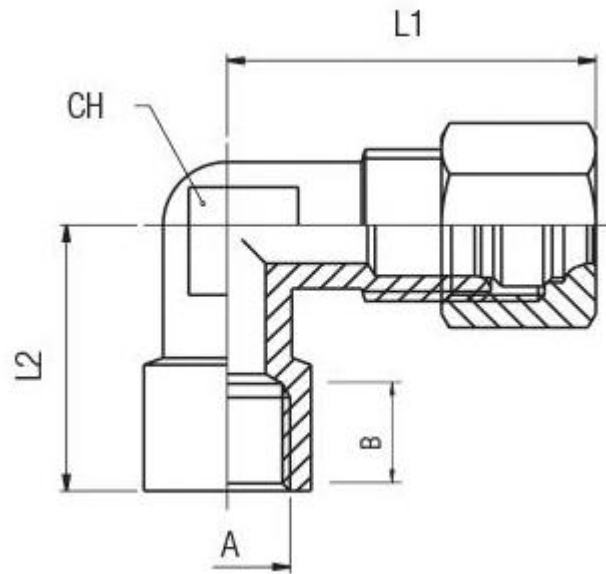

## Product Description

The RS PRO elbow female adaptor compression is made up of brass. The working pressures and working temperatures depend on which type of tube is used, for this reason, the values must be determined in accordance with the tube's features. Hereunder, we specify the values of the maximum pressure advised for the fittings at a temperature of 20° C connected with copper tube, which has a thickness of 1 mm. Here the tube size is 6 and corresponding maximum pressure advised is 148.4 bar.

## Mechanical Specifications

<b>Pipe Fitting Connection Type</b>	Threaded
<b>Connection 1</b>	M14 Metric Female
<b>Connection Gender 1</b>	Female
<b>Thread Size 1</b>	M14
<b>Thread Standard 1</b>	Metric
<b>Connection 2</b>	1/8 in BSPP Female
<b>Connection Gender 2</b>	Female
<b>Thread Size 2</b>	1/8 in
<b>Thread Standard 2</b>	BSPP
<b>Length 1</b>	24mm
<b>Length 2</b>	18mm
<b>Wrench Size</b>	9mm

## Similar Products

Parameters	2312588	2312589
Brand	RS PRO	RS PRO
Pipe Fitting Connection Type	Threaded	Threaded
Connection 1	M14 Metric Female	M14 Metric Female
Connection Gender 1	Female	Female
Thread Size 1	M14	M14
Thread Standard 1	Metric	Metric
Connection 2	1/4 in BSPT Male	1/8 in BSPT Male
Connection Gender 2	Male	Male
Thread Size 2	1/4 in	1/8 in
Thread Standard 2	BSPT	BSPT
Length	29.5mm	28mm
Wrench Size	14mm	11mm