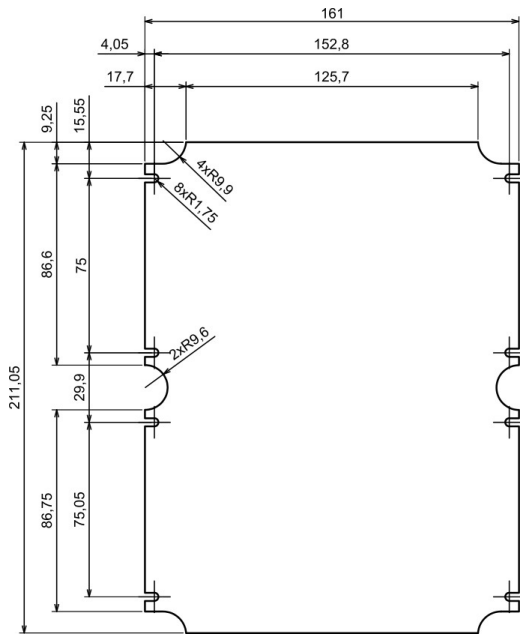

Datasheet

RS PRO Mounting Board

Stock number: 1920737

EN

Product Details

Mounting board for RS PRO 1862263 and RS PRO 1862264 hermetic enclosures.

Features and Benefits

- Made of galvanized steel

rspro.com

All dimensions are given within +/-0,5mm tolerance

CE