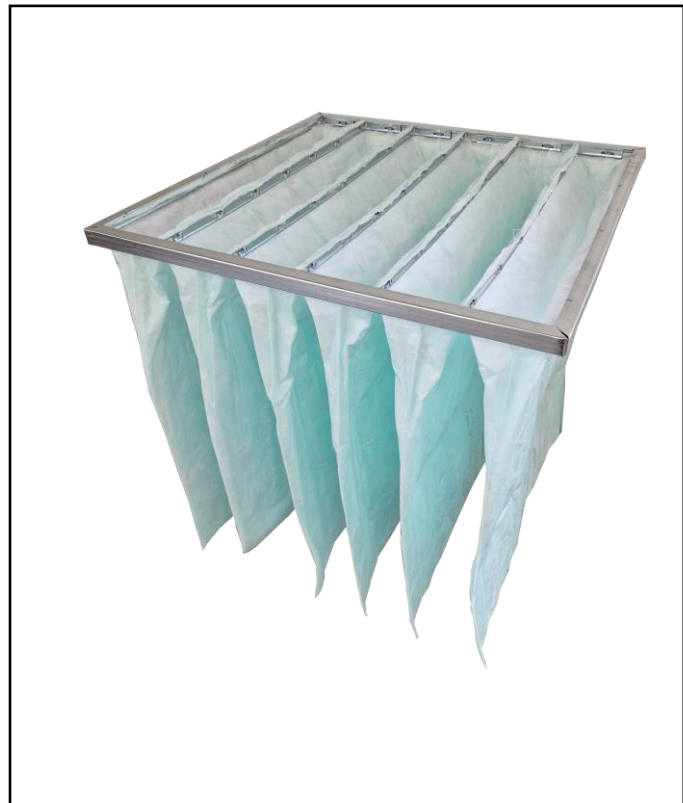

FEATURES

- 100% Polyester Filter Media
- Dual-Layer Media
- Conical Stitched Pockets for optimal airflow
- Rolled Safety Edge to Frame
- Hydrophobic Media
- Fire Retardant
- Low Price
- ePM10 Filter

RS PRO Ecoflow M6 Filter 12 X 12 X 15

RS Stock No.: 2551091

RS Professionally Approved Products bring to you professional quality parts across all product categories. Our product range has been tested by engineers and provides a comparable quality to the leading brands without paying a premium price.

Product Description

The Ecoflow, fire rated range of bag filters are used widely in government buildings, hospitals and other sensitive areas. This grade of filter is suitable for air condition to offices, theatres, computer rooms and spray booths.

General Specifications

Filter Size Actual HxWxD (mm)	287 x 287 x 360 mm
Header Depth	20 mm
Number of Pockets	3
Grade EN779:2012	M6
Filter Class ISO 16890	ePM10 > 70%
Rated Capacity	315 m ³ /hr
Energy Rating	E
Initial Pressure Drop	55 Pa
Final Pressure Drop*	155 Pa
*Final Recommended Pressure Drop to EN13053:2019	
Maximum Operating Temperature 80C	